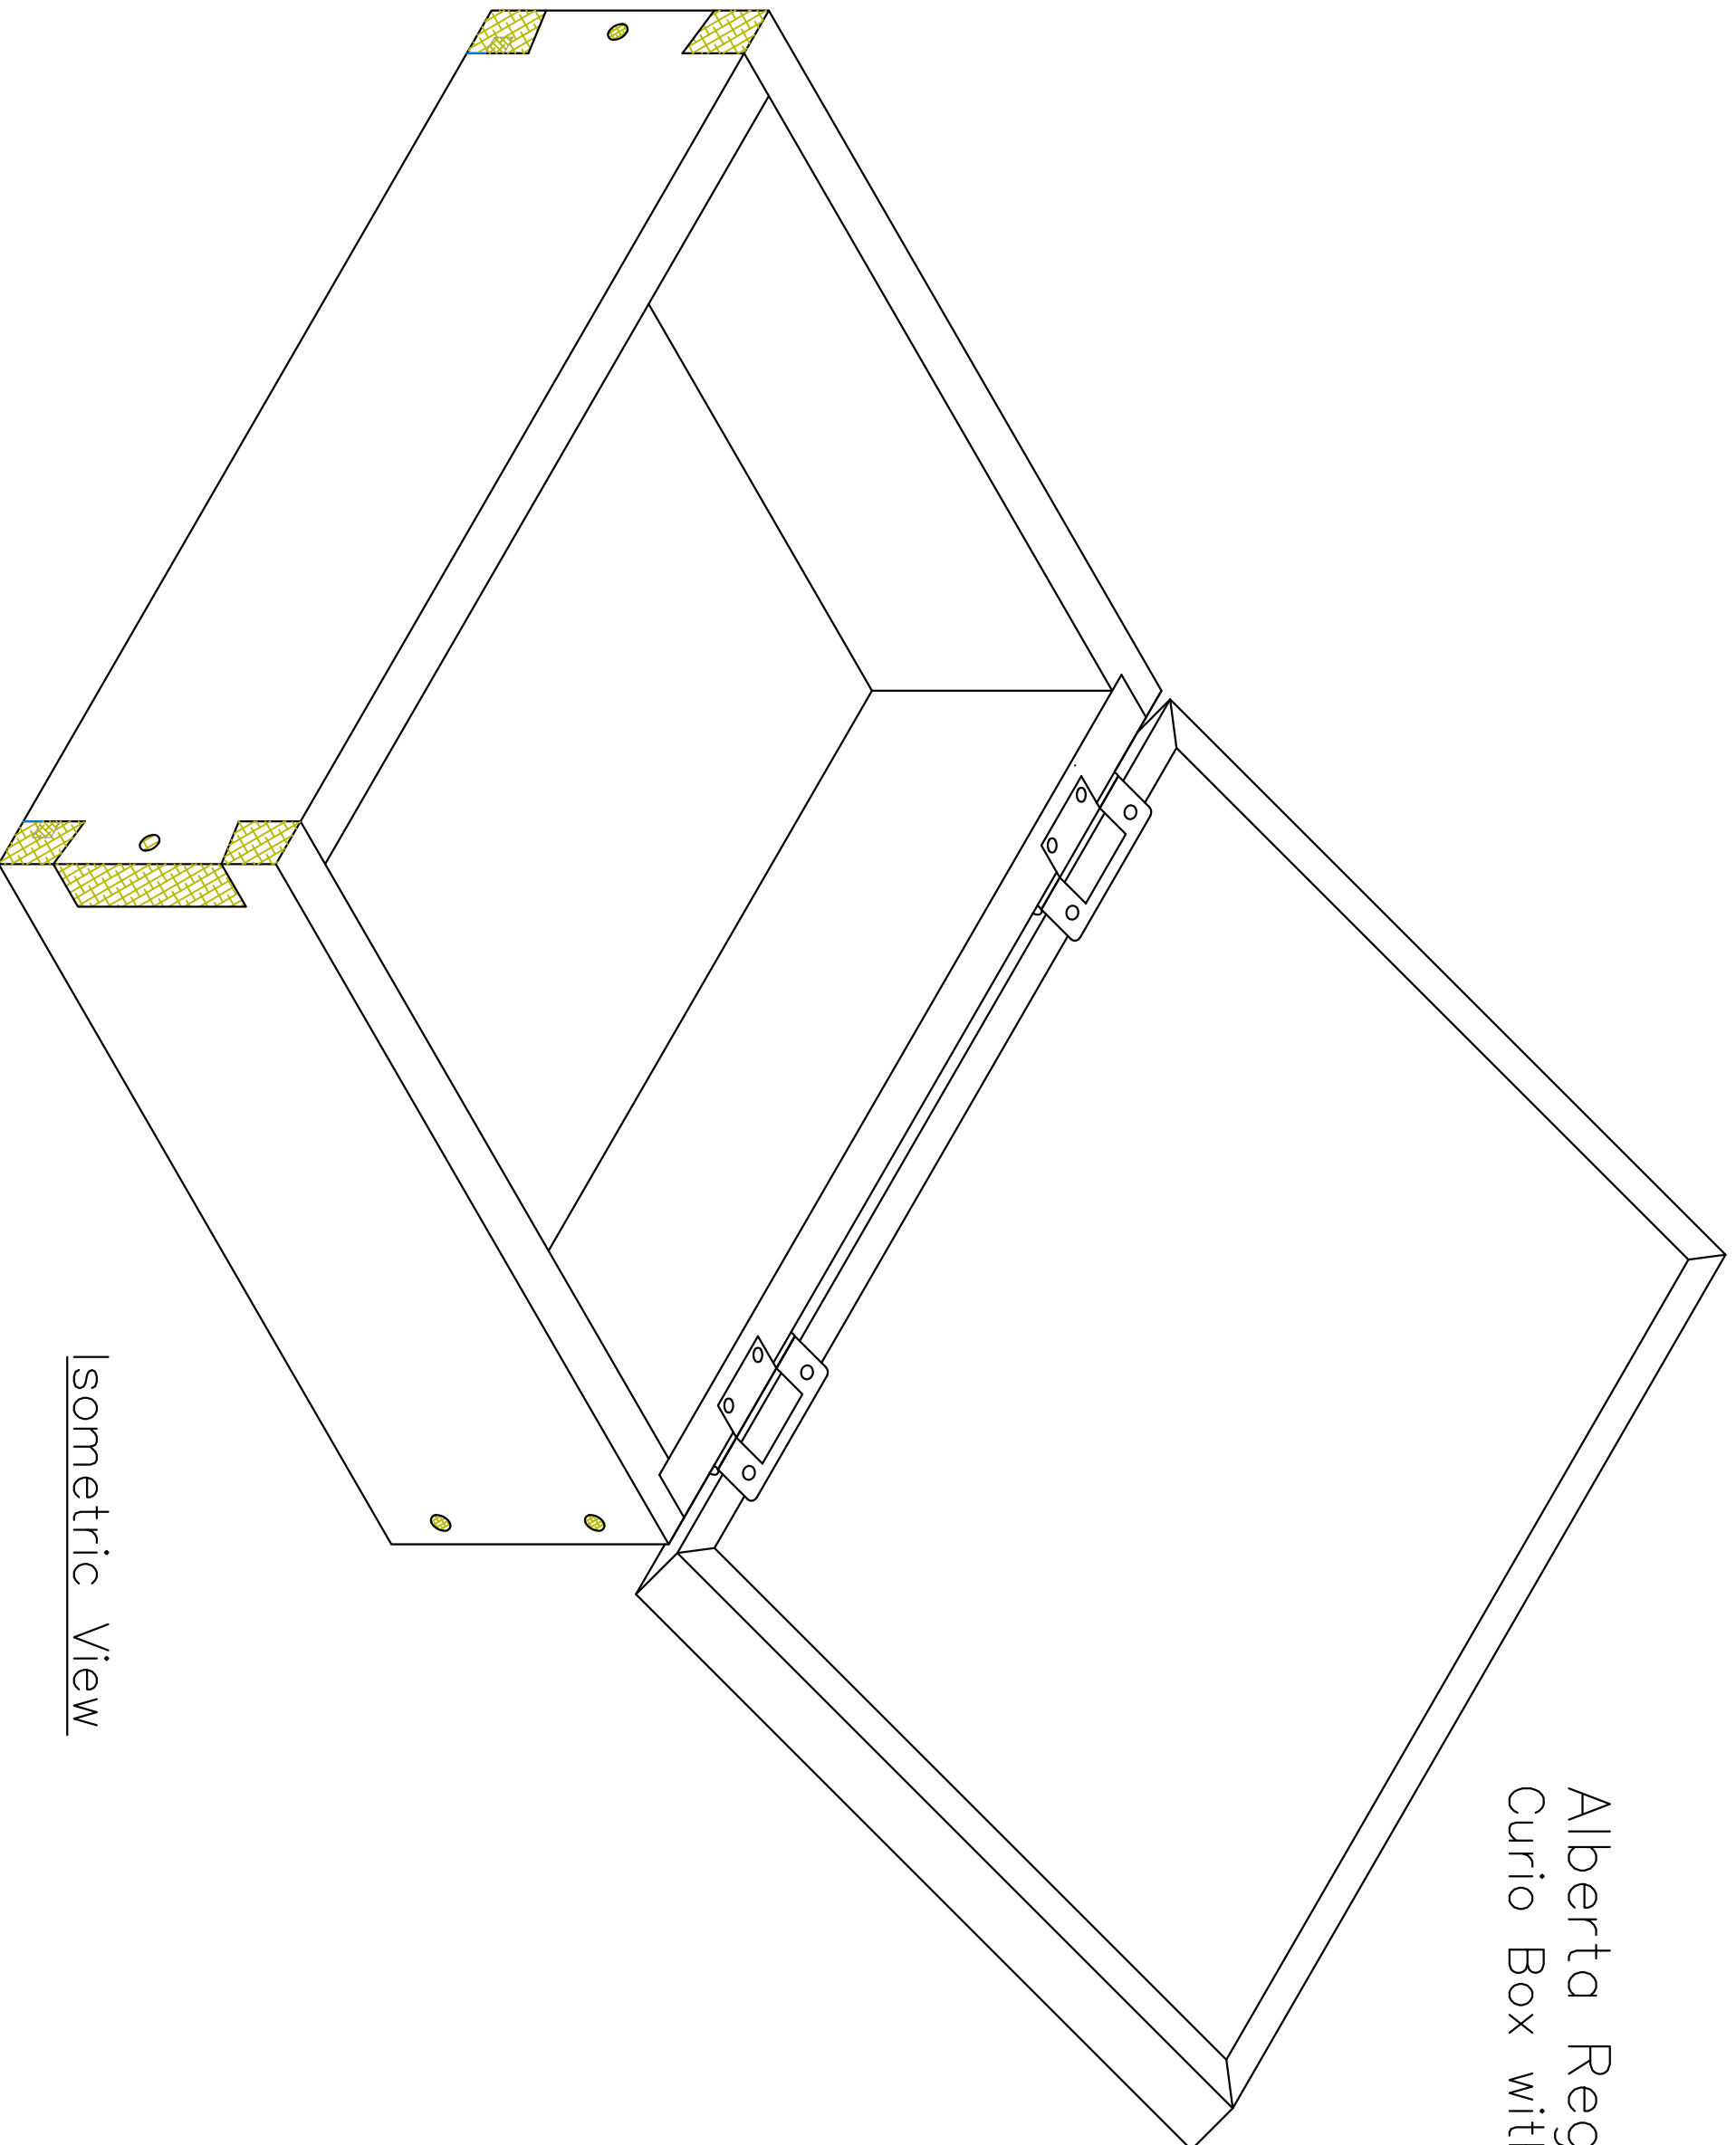

Alberta Regional Skills 2026  
Curio Box with Hinged Lid

Isometric View

## Curio Box – Orthographic Views

1 : 2 Scale      Nov. 10, 2025

### NOTES:

Outer Case – 16 mm Hardwood

(can use same species or accent species)

- Front Corners – pinned dovetail
- Back Corners – pinned rabbet
- 2 x 2 Chamfer top and bottom edges
- 6 mm ply bottom set in 6 x 6 groove

Section A      Scale 1 : 1

Dovetail Corner detail      Scale 1 : 1