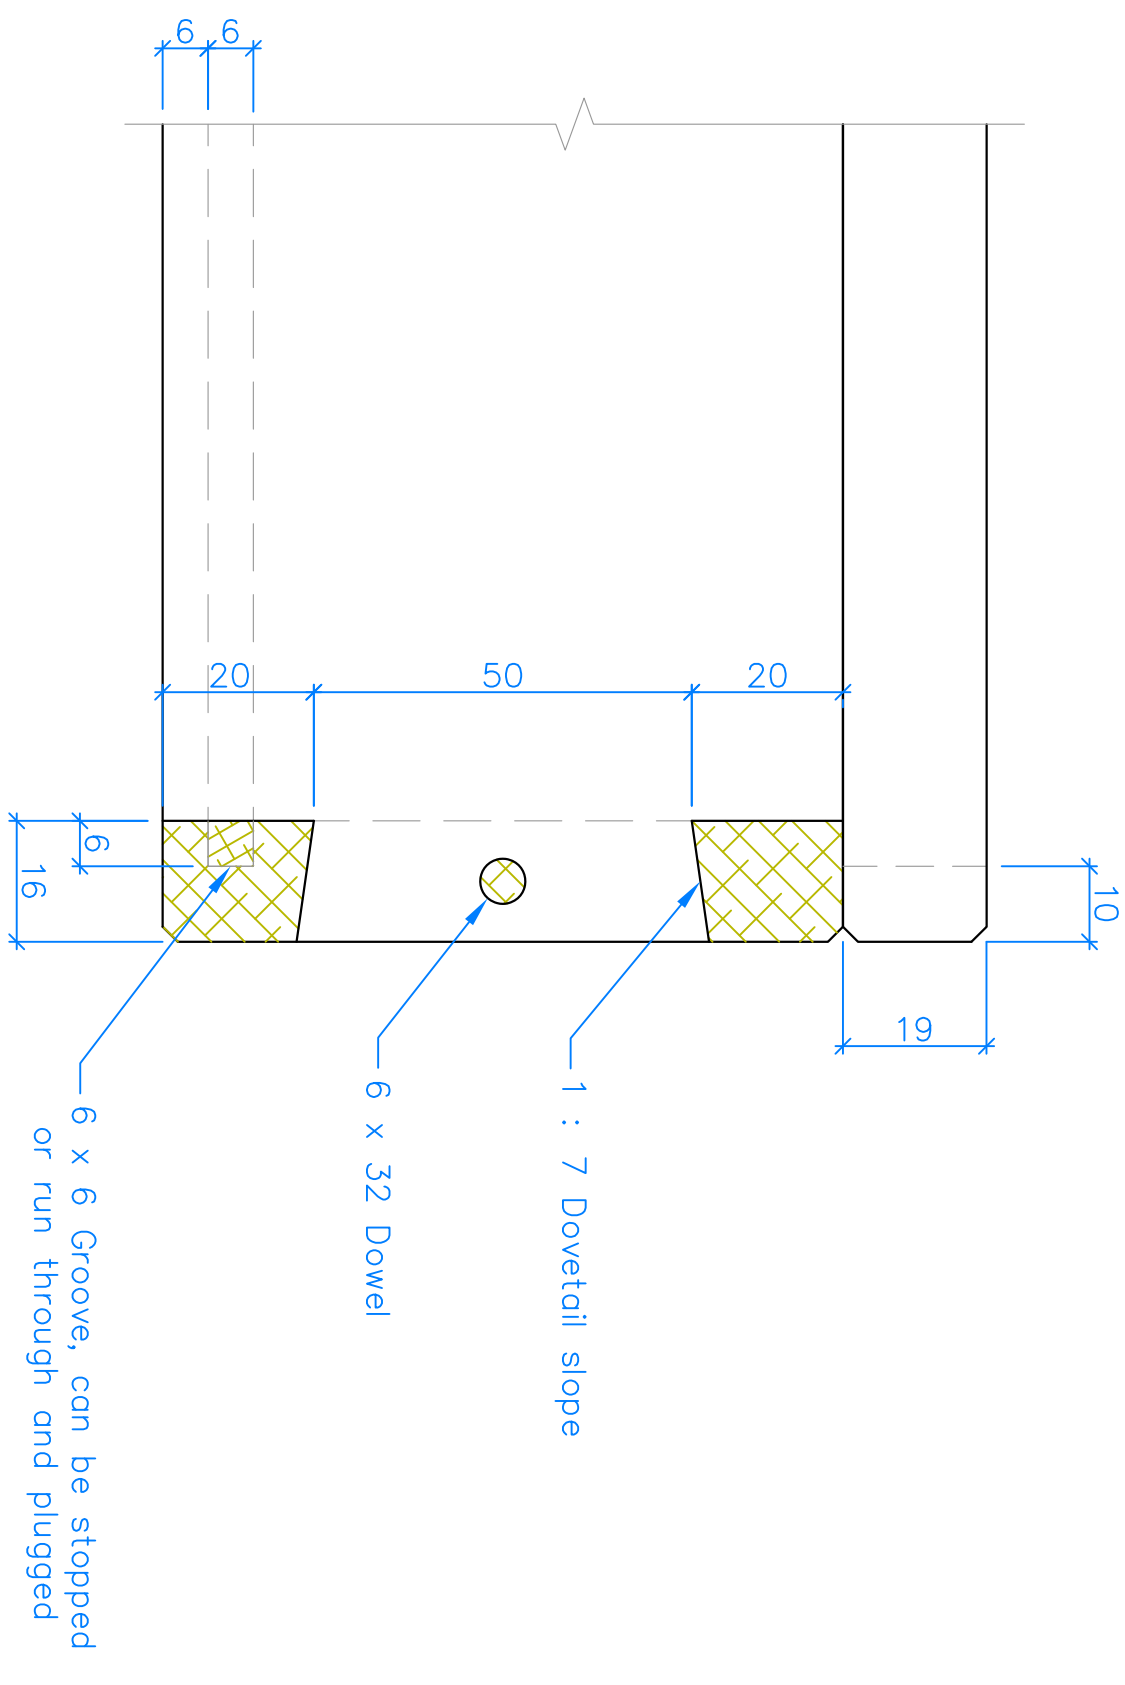

### NOTES:

Outer Case – 16 mm Hardwood

(can use same species or accent species)

- Front Corners – pinned dovetail
- Back Corners – pinned rabbet
- 2 x 2 Chamfer top and bottom edges
- 6 mm ply bottom set in 6 x 6 groove

Lid – 19mm Plywood core

- 10 mm solid edges with mitred corners
- 2 x 2 Chamfer top and bottom
- Hinges as supplied

All surfaces to be sanded to 150 grit  
Edges / Corners to be slightly broken

Top, Front and Right Side Views

Section A      Scale 1 : 1

Dovetail Corner detail      Scale 1 : 1