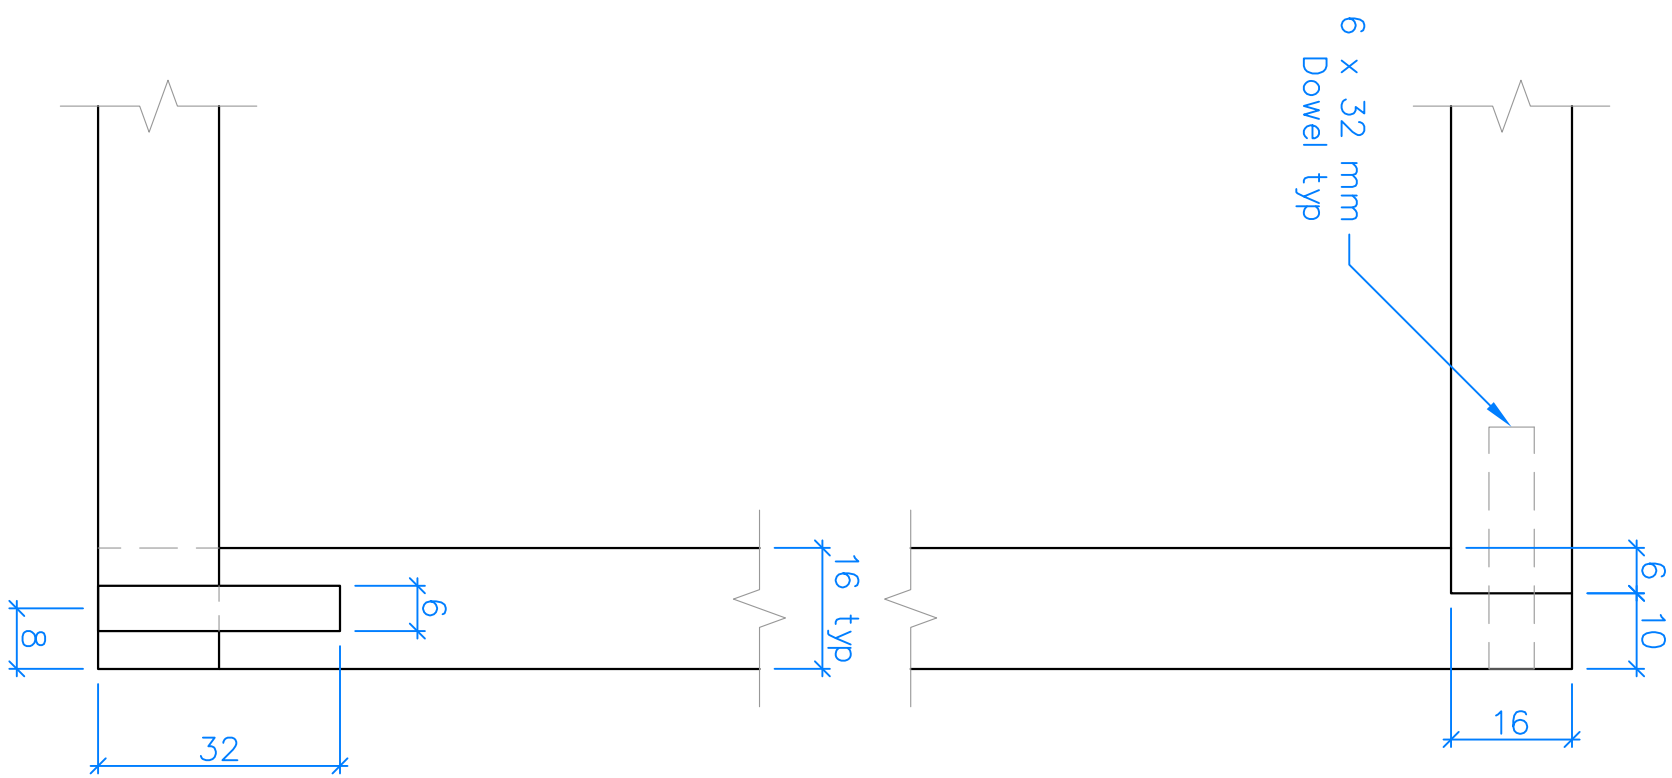

### NOTES:

Outer Case – 16 mm Hardwood

(can use same species or accent species)

- Front Corners – pinned dovetail
- Back Corners – pinned rabbet
- 2 x 2 Chamfer top and bottom edges
- 6 mm ply bottom set in 6 x 6 groove

Lid – 19mm Plywood core

- 10 mm solid edges with mitred corners
- 2 x 2 Chamfer top and bottom
- Hinges as supplied

All surfaces to be sanded to 150 grit  
Edges / Corners to be slightly broken

Top, Front and Right Side Views

Section A      Scale 1 : 1

Dovetail Corner detail      Scale 1 : 1