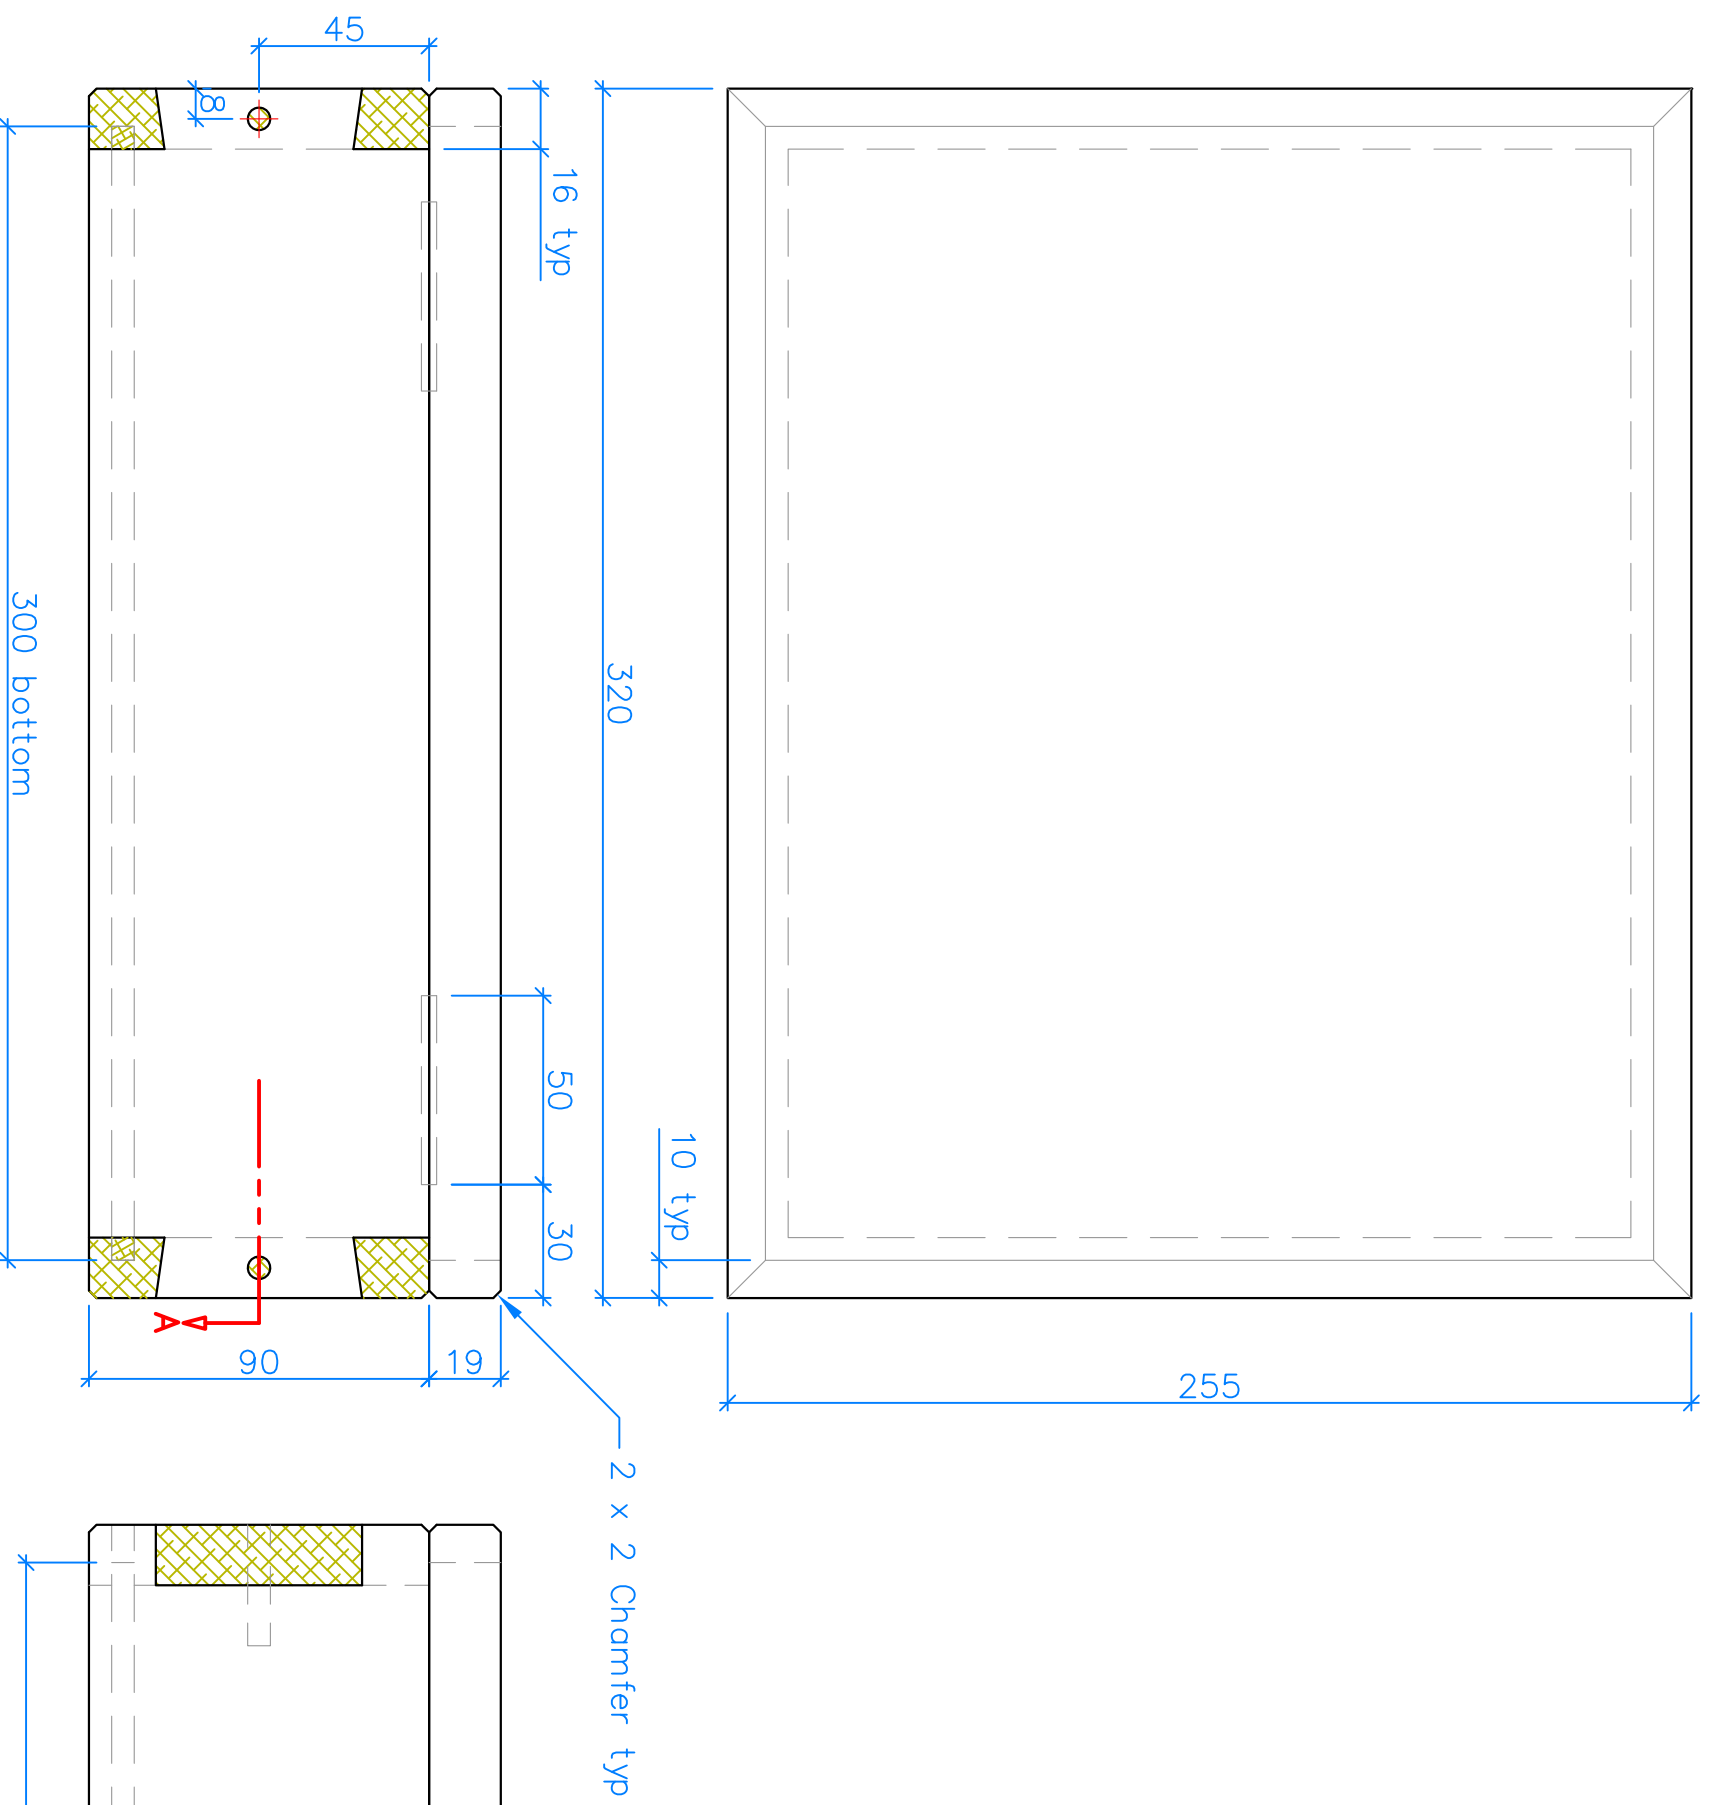

### NOTES:

Outer Case – 16 mm Hardwood

(can use same species or accent species)

- Front Corners – pinned dovetail
- Back Corners – pinned rabbet
- 2 x 2 Chamfer top and bottom edges
- 6 mm ply bottom set in 6 x 6 groove

Lid – 19mm Plywood core

- 10 mm solid edges with mitred corners
- 2 x 2 Chamfer top and bottom
- Hinges as supplied

All surfaces to be sanded to 150 grit  
Edges / Corners to be slightly broken

Top, Front and Right Side Views

Section A      Scale 1 : 1

Dovetail Corner detail      Scale 1 : 1